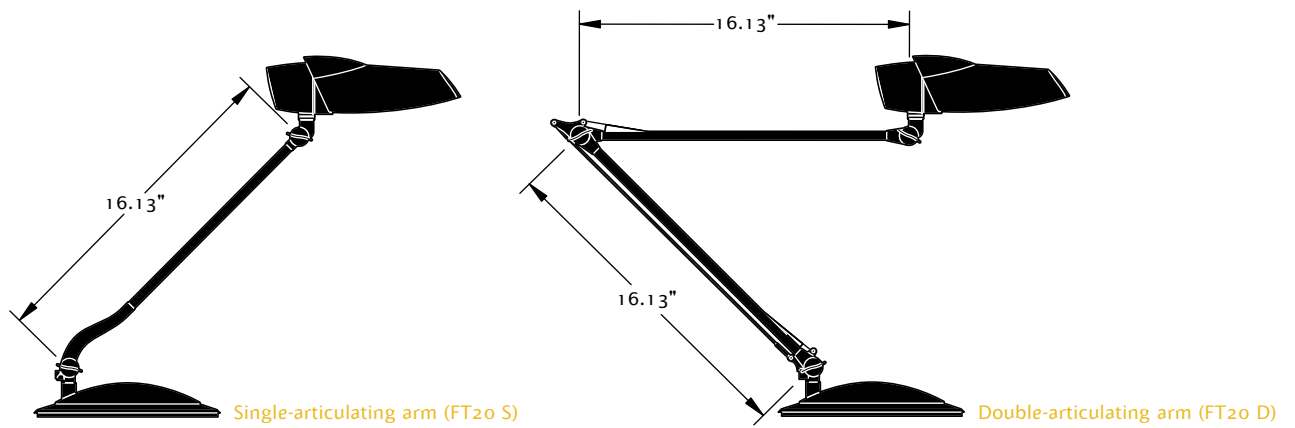

Features & benefits

Standard

Optional

Lamp

20 watt self-ballasted compact fluorescent 2700K lamp

~

Cord 1

6' cord with molded straight plug

Panel

Panel-mount allows the Foxglove to be mounted to various office furniture system panels

Labels

UL

~

Light
2005

“Increasing the quantity of light increases glare. To eliminate veiling reflections (glare), the angle at which light is reflected must change.”

Base models

base number	watts
FT20 S	20
FT20 D	20

Performance test installation data

base number	FT20 S
lamp	20 watt CFL 27K
ballast	self-ballasted lamp
power factor	NPF
reflector	specular metal
measured plane	72" length x 24" width
face of light to work surface	15"