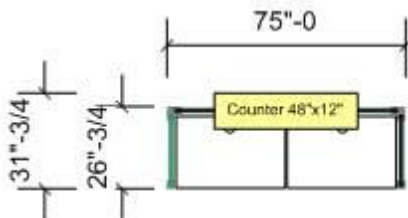

V4.series - Reception cubicle 72"W x 24"D - Posts 41"H

DETAILS

Ready-to-Work
Office Cubicles

What's in the Box?

Front view

Ref. V4

Panel height

Green - 41" High