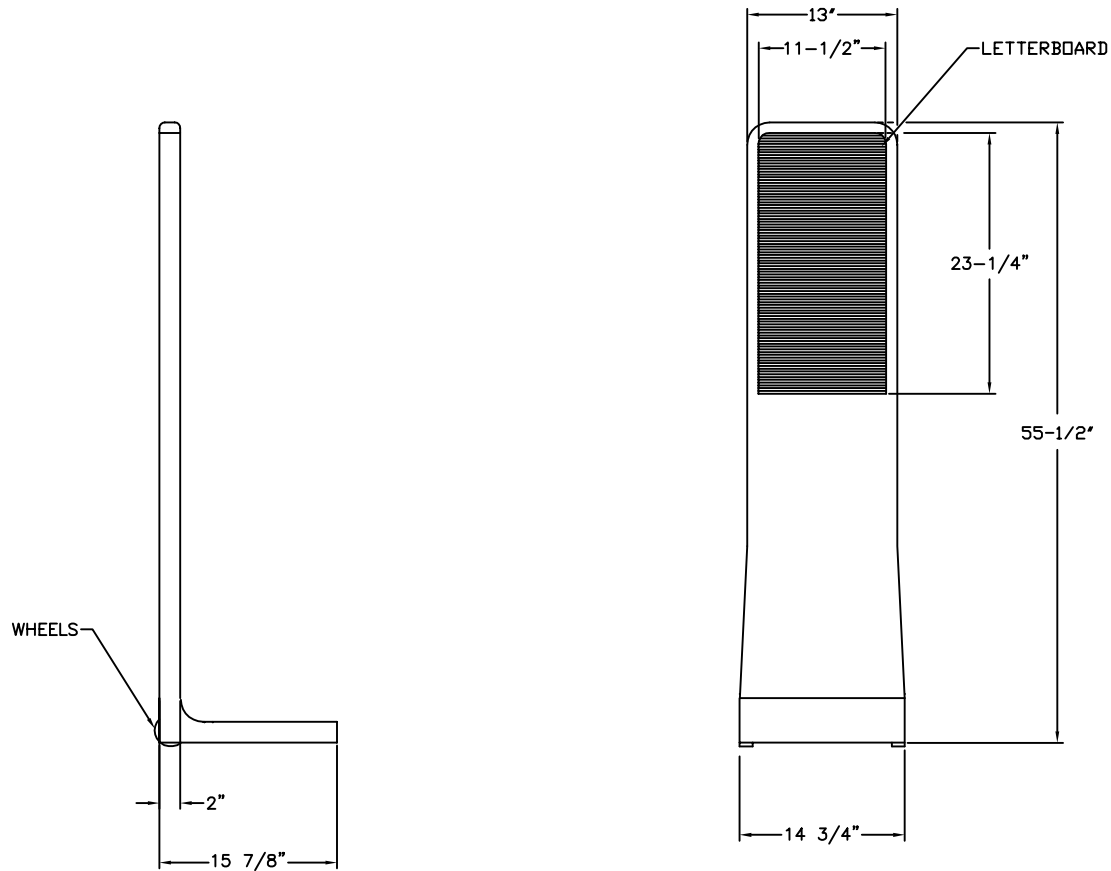

# Series 40100

The Tower Mobile Message Center

## Specifications

The Tower message center is a mobile free standing message letterboard. It's contemporary design offers a stylish way to display information. The unique design has the wheels built right inside the base for easy movement. Constructed of LLDPE black plastic. The 24" X 12" changeable letter surface offers space and flexibility to display any message. The Tower's L-shaped base provides stability that also serves to protect it from jostling. Comes complete with a set of 3/4" letters, numbers and characters. Ships via UPS.